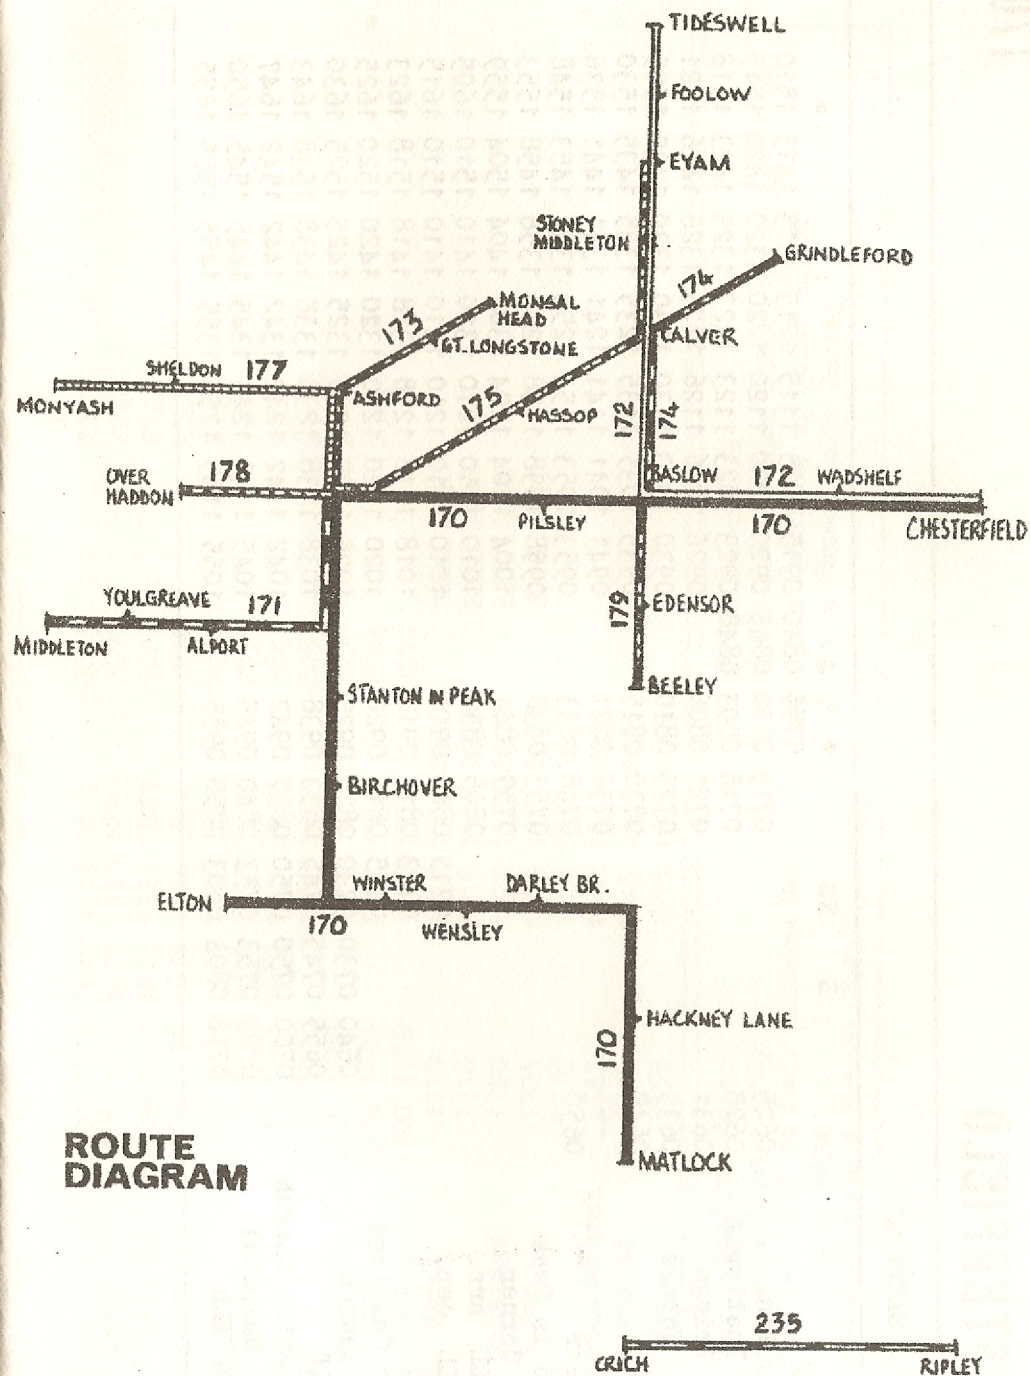

The use of a 24-hour clock in Timetables has been standard practice since 1964 to avoid the confusion between a.m. and p.m.

The Clock-face on the right is showing either 0435 (4.35 a.m.) or 1635 (4.35 p.m.)