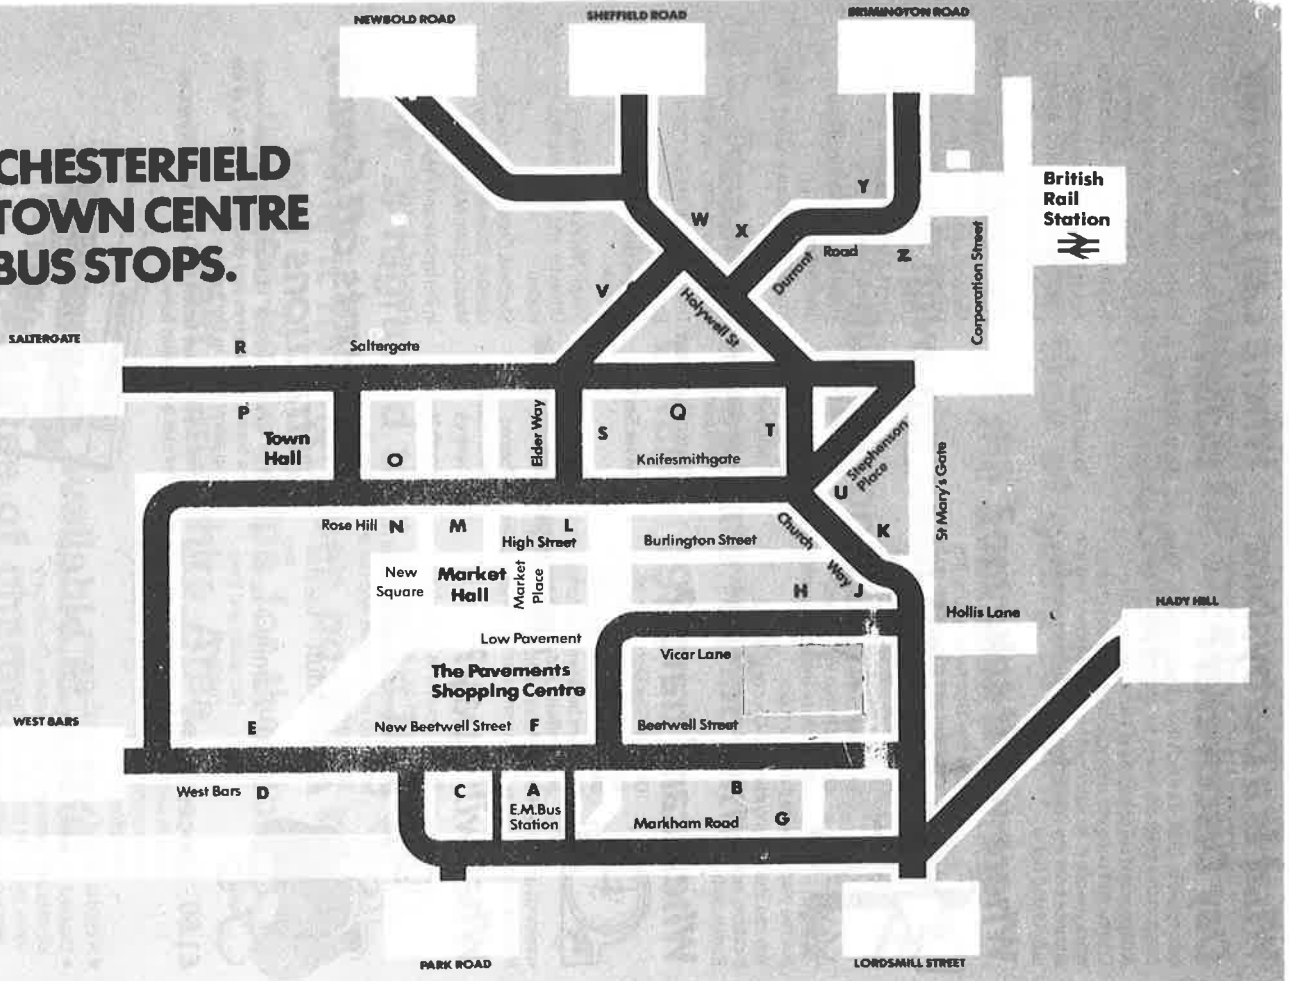

CHESTERFIELD TOWN SERVICES

Bus Route 17

Terminal Point (84)

Railway Station 

Approx. Scale

204

205

CHESTERFIELD TOWN CENTRE BUS STOPS.

Where to board your Bus in Chesterfield Town Centre

Service No.	Principal Operator*	Destination	Bus Stops
1	EM	Sutton Scarsdale, Palterton	O
X2/X3	EM/TMT	Sheffield/Nottingham	A
5/50A/55/55A	EM	Wingerworth/Holmewood	Z, U, B, A
5/50A/55/55A	EM	Barrow Hill	F, H, J, X, Y
7	EM	Mastin Moor	A, G, J, X, Y
7	CT	Poolsbrook	F, H, J, X, Y
8	CT	Staveley/Poolsbrook	F, H, J, X, Y
8	EM	Woodthorpe-Bolsover	F, H, J, X, Y
9	EM	Holme Hall Estate	E, F, H, J, L, N, P
10	EM	Newbold	E, F, H, J, L, N, P
X11	CT/SYT	Sheffield	F, Q
14	SYT	Dronfield	O, T, V
17	EM	Walton/Matlock	U, B, C, D
20	CT	Brampton-Holymoorside	W, U, B, C, D
20/23/24	CT	New Whittington	E, F, H, T, V
21/22	CT	New Whittington	F, H, T, V
21/22	CT	Danesmoor	W, U
23/24	CT	Brampton-Yew Tree Estate	W, U, N
28/31	CT	Newbold/Whittington Moor	S
29	CT	Highfield-Whittington Moor	U, M, P
30	CT	Highbury-Newbold	T, V
30	CT	Broomfield	W, K
35/36	CT	Barlow/Holmesfield	W, U, M, P
35/36	CT	Duckmanton	R, O, T, V
38	CT	Grangewood Farm Estate	U, B, C
39	CT	Grangewood Farm Estate	R, O, K, B, C
39	CT	Holme Hall Estate	F, H, L, P
X44	EM/TMT	Sheffield/Leicester	A
50	EM	Sheffield	F, H, J, T, V
50A/55/55A	EM	Barrow Hill/Sheffield	F, H, J, X, Y
50A/55/55A	EM	Wingerworth	Z, U, B, A
53/54	CT	North Wingfield/Clay Cross	H
56/57	CT	Hasland/Hady	H
58/59	CT	Hasland/Spital	H

CODE: CT - Chesterfield Transport. RT - Rainworth Travel. SYT - South Yorkshire Transport.
 EM - East Midland Motor Services. SS - Silver Service Group. TMT - Trent Motor Traction.
 * - Certain journeys may be operated by other operators under contract to Derbyshire County Council.