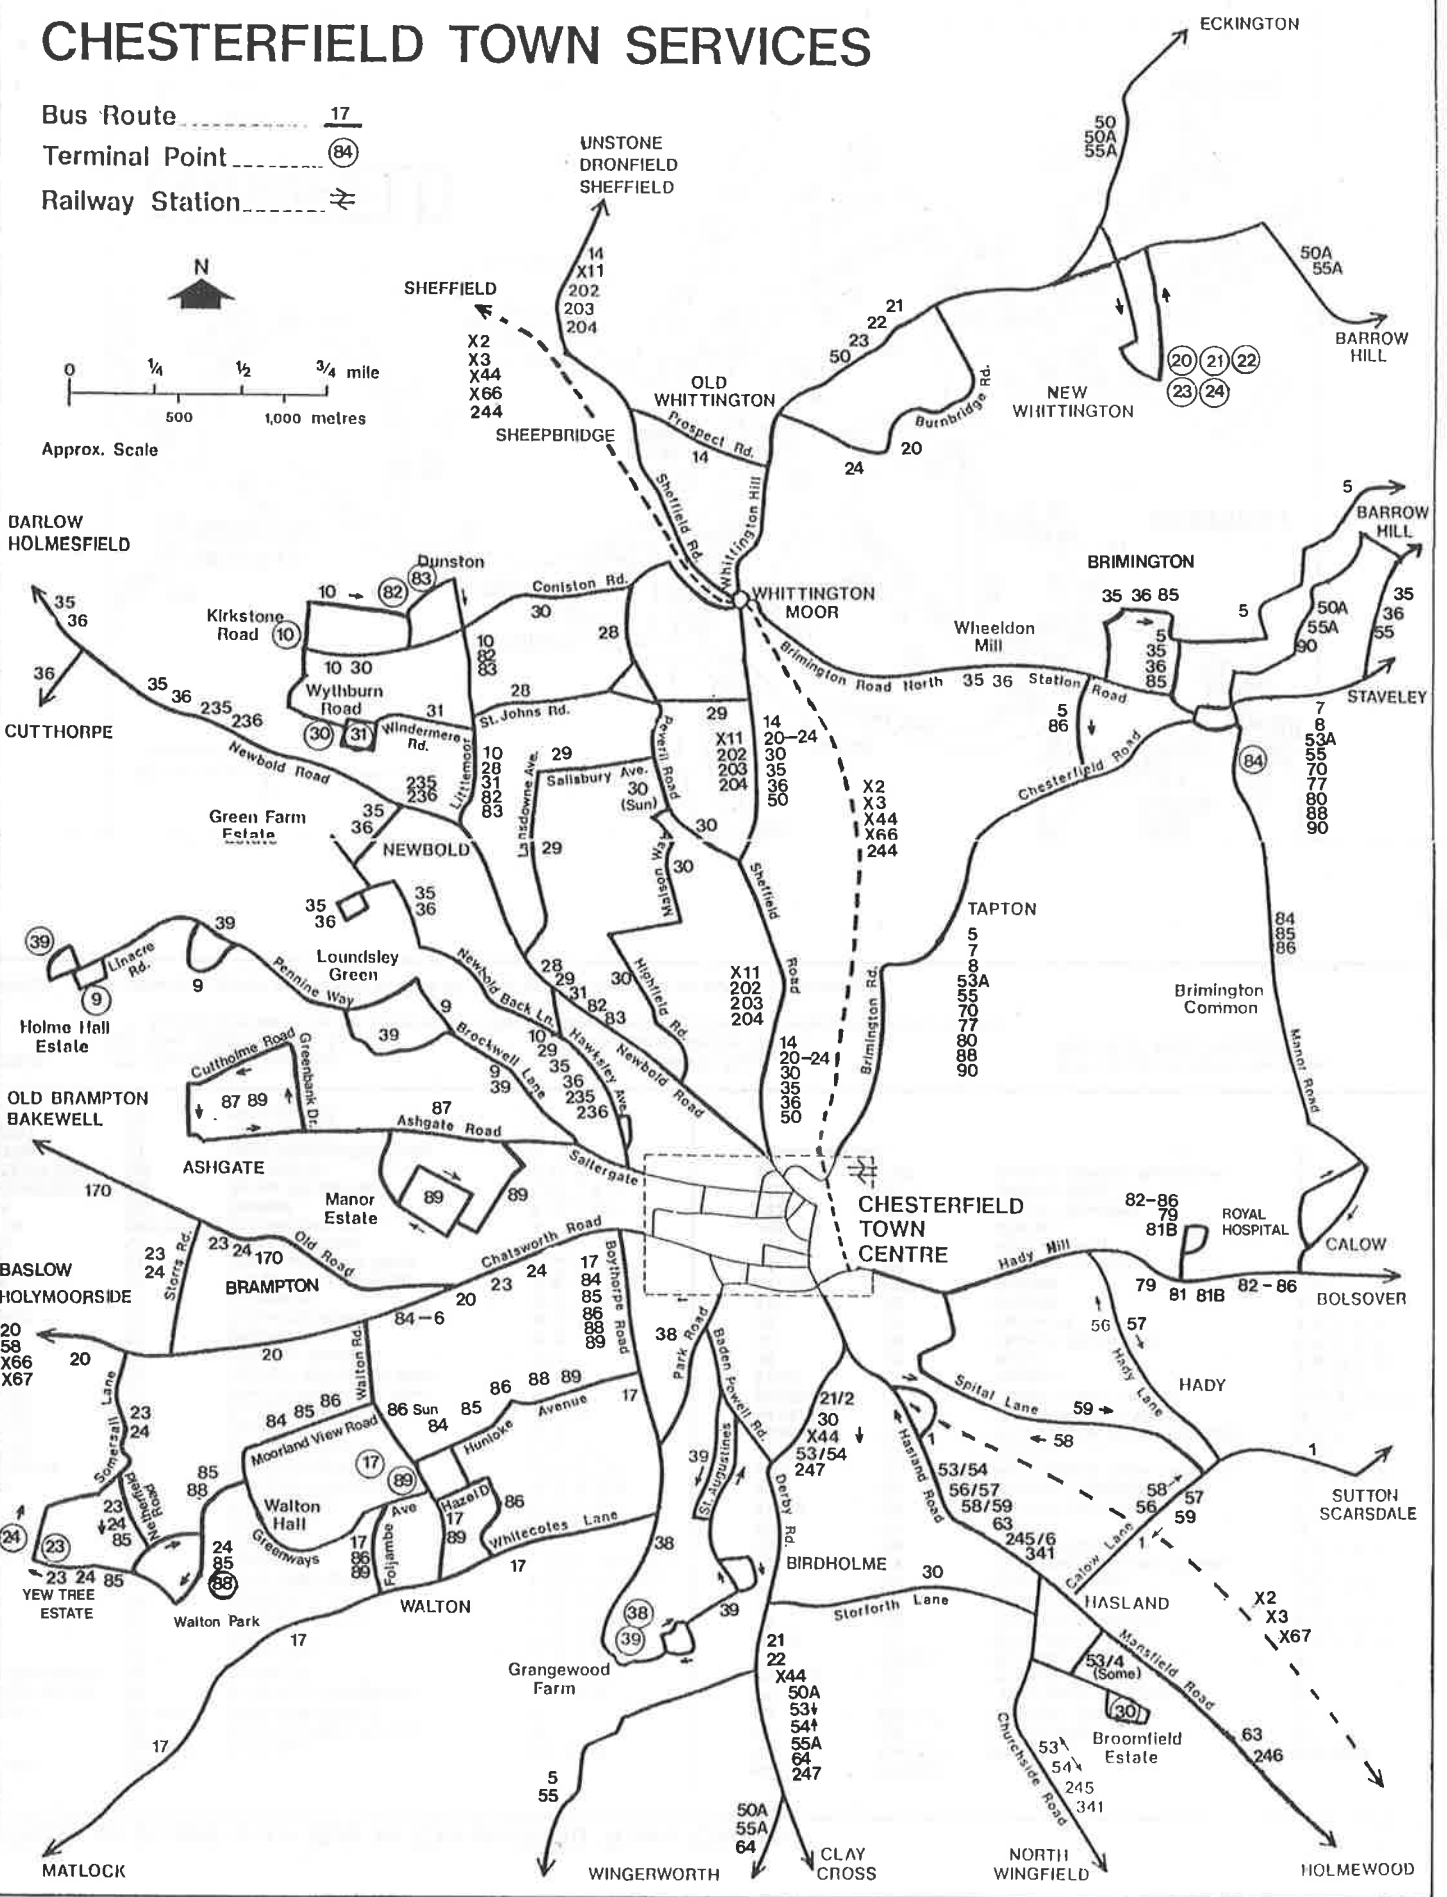

CHESTERFIELD TOWN SERVICES

Bus Route 17

Terminal Point (84)

Railway Station 

Approx. Scale

204

205

CHESTERFIELD TOWN CENTRE BUS STOPS.

Service No.	Principal Operator*	Destination	Bus Stops
58	EM	Buxton-Macclesfield	A
63	EM/TMT	Mansfield-Nottingham	A
64	CT	Wingerworth-Kelstedge	A
X66/X68	EM	Sheffield/Buxton	A
X67	EM/SS	Mansfield/Liverpool	A
70/80	CT	Mastin Moor	F, H, J, X, Y
70	EM	Eckington-Killamarsh	A, G, J, X, Y
75	RT	Clowne-Worksop	F, H
77	EM	Clowne-Worksop	A, G, J, X, Y
79	EM	Royal Hospital, Calow-Hillstown	F, H
80	EM	Staveley/Killamarsh	F, H, J, X, Y
81	CT	Hillstown	H
81/81A	EM	Bolsover-Langwith	F, H
81B	EM	Langwith-Mansfield	H
82/83	CT	Royal Hospital, Calow-Hillstown	W, S, E, F, H
82/83	CT	Newbold	H, S
84/85/86	CT	Royal Hospital, Calow-Brimington	E, F, H
84/85/86	CT	Chatsworth Road-Walton	H, U, N
84/85/86/89	CT	Hunloke Avenue-Walton	R, O, K, B, C, D
87/89	CT	Ashgate	E, F, H, L
88	EM	Walton	Z, K, B, C, D
88	EM	Inkersall-Mastin Moor	F, H, J, X, Y
90	CT	Barrow Hill	F, H, J, X, Y
170	SS	Bakewell	A, D
202-204	CT/SYT	Sheffield	F, Q
244	EM	Sheffield-Castleton	A
245	TMT	Alfreton-Derby	A
246	TMT	Alfreton	A
247	TMT	Alfreton-Mansfield	A
248	CT	Alfreton-Ripley	A
341	TMT	Sutton-in-Ashfield-Nottingham	A
Express Services			A