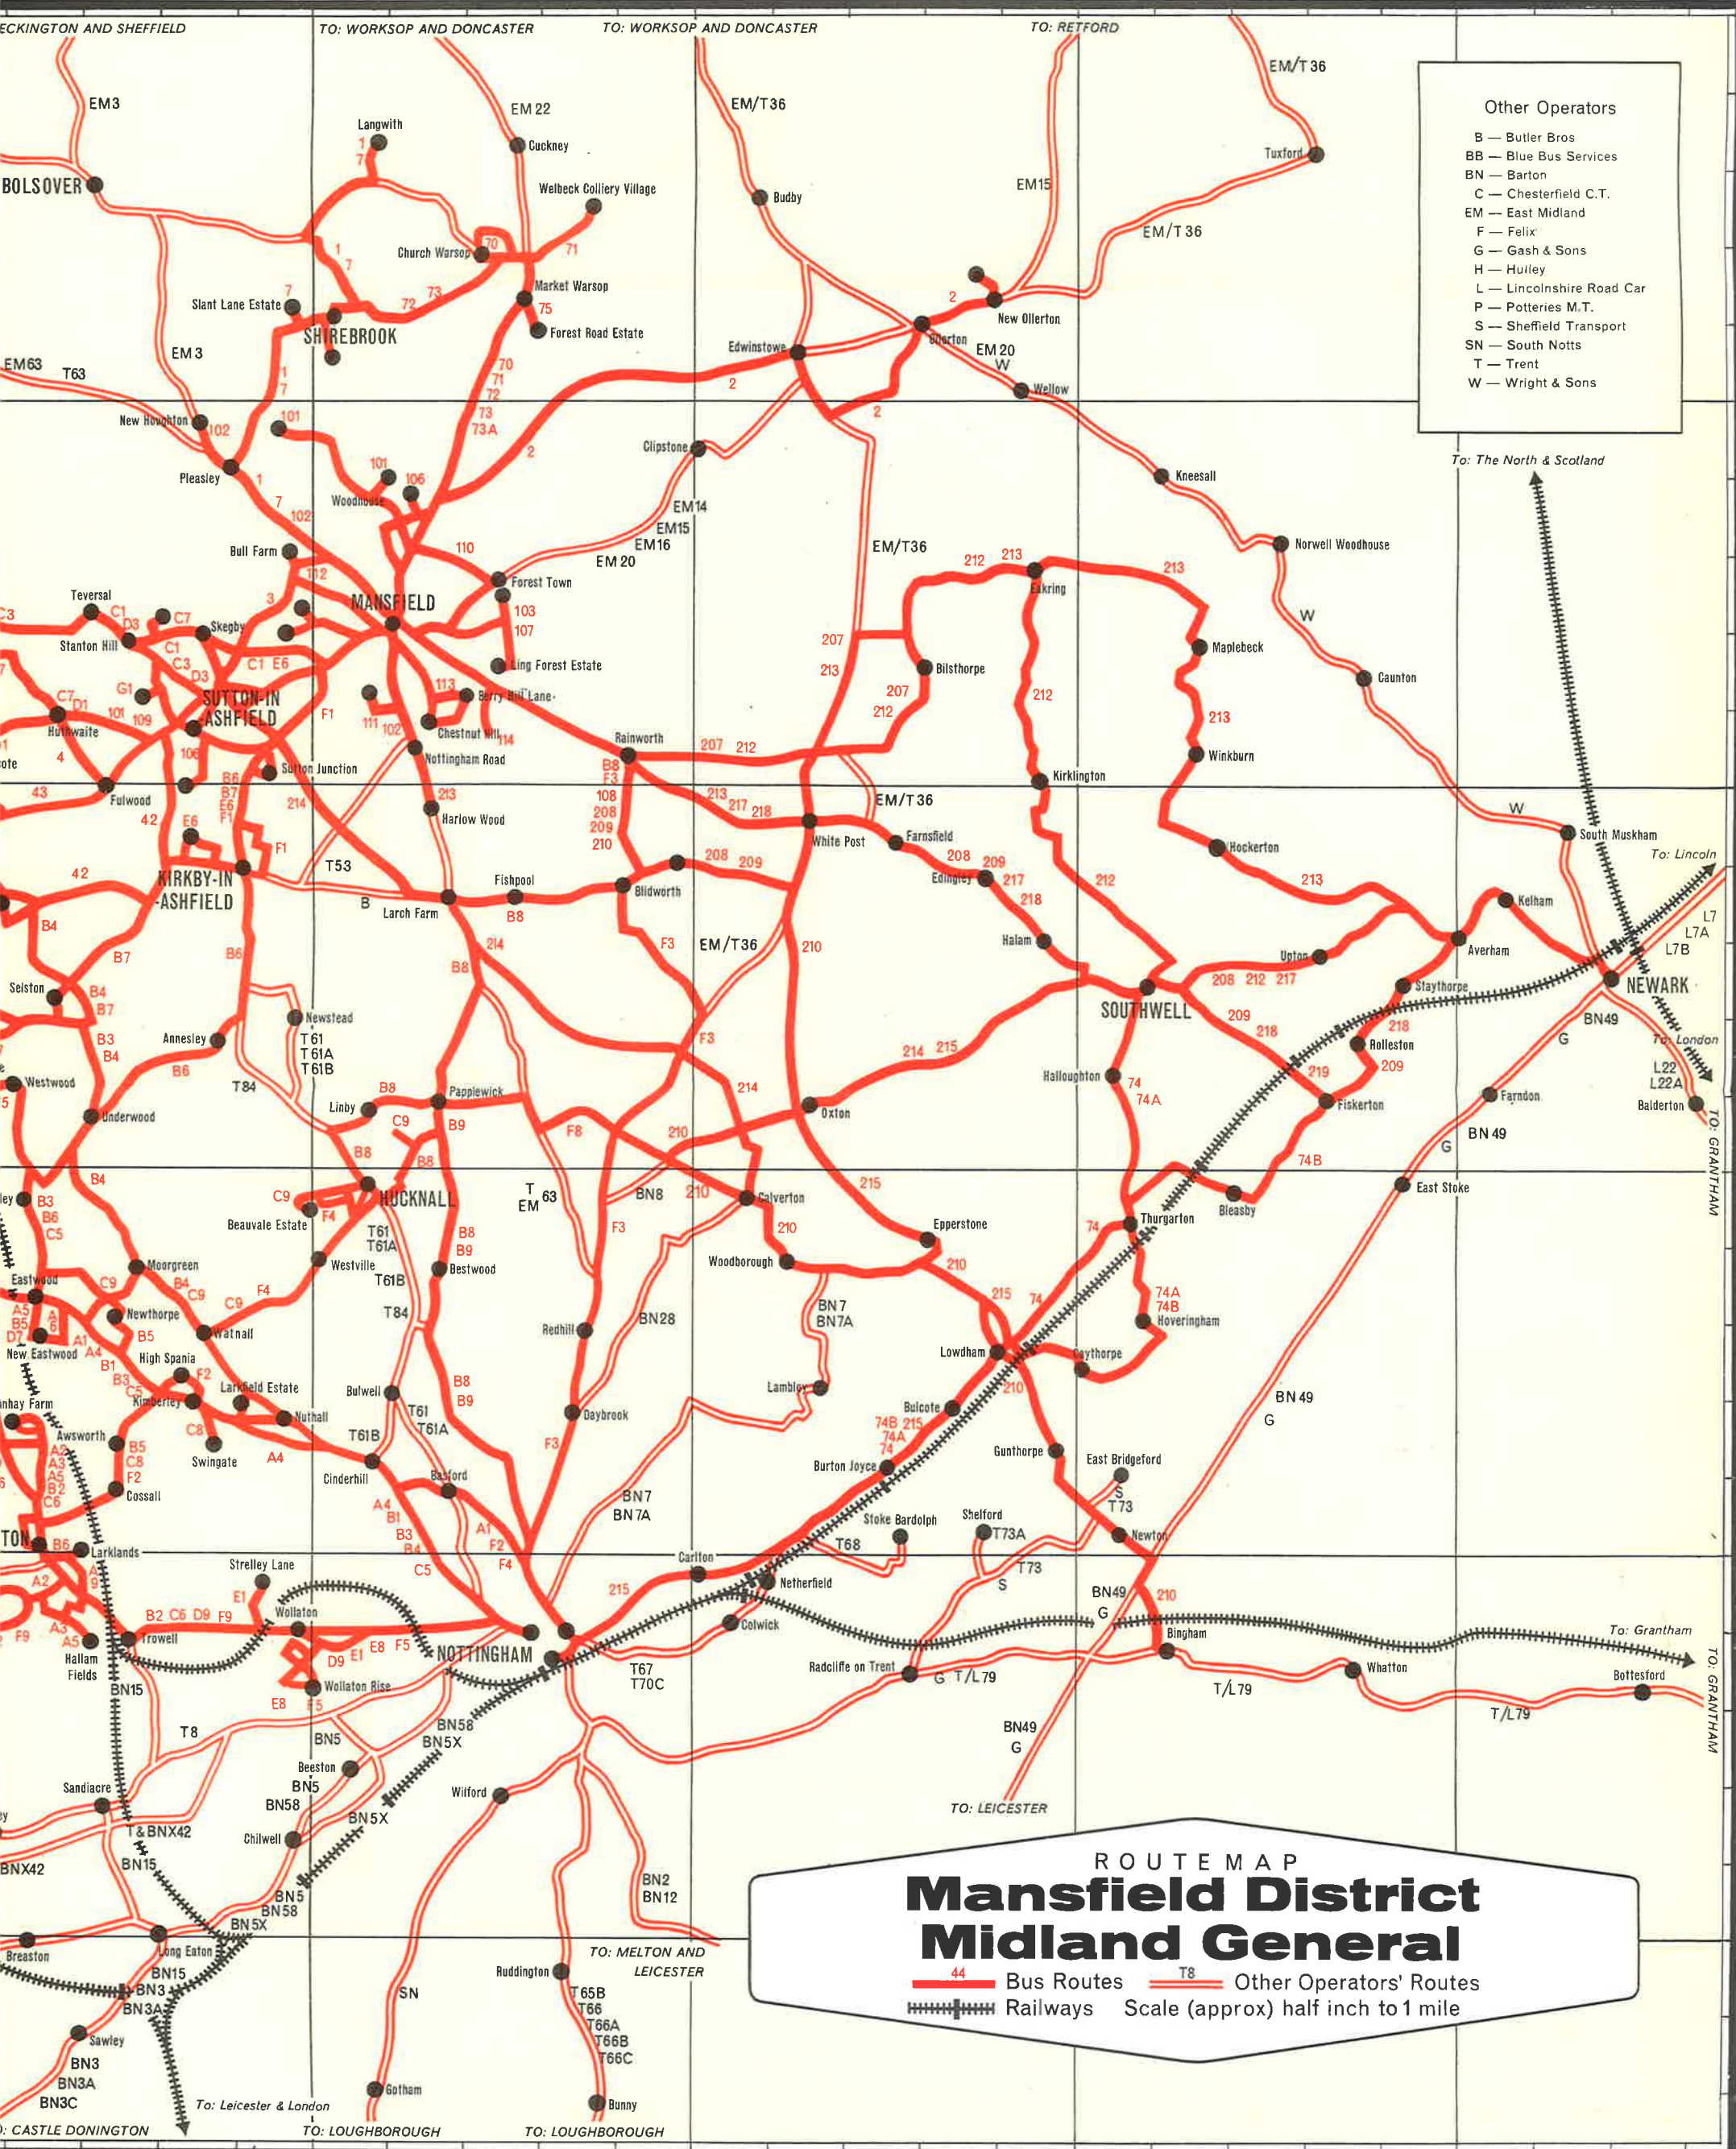

TO: BASLOW AND BAKEWELL
TO: BAKEWELL AND BUXTON
TO: ASHBOURNE AND UTTOKETER
TO: ASHBOURNE
TO: UTTOKETER, HANLEY AND LONGTON
TO: BURTON

TO: DRONFIELD AND SHEFFIELD
TO: ECKINGTON AND SHEFFIELD
TO: WORKSOP AND DONCASTER
TO: WORKSOP AND DONCASTER

To: Leeds, Manchester, Sheffield
To: Manchester
To: The West & Birmingham
To: Melbourne, Ashby and Swadlincote
To: Castle Donington
To: Leicester & London
To: Loughborough
To: Loughborough
To: Melton and Leicester

- Other Operators**
- B — Butler Bros
 - BB — Blue Bus Services
 - BN — Barton
 - C — Chesterfield C.T.
 - EM — East Midland
 - F — Felix
 - G — Gash & Sons
 - H — Huiley
 - L — Lincolnshire Road Car
 - P — Potteries M.T.
 - S — Sheffield Transport
 - SN — South Notts
 - T — Trent
 - W — Wright & Sons

ROUTE MAP
Mansfield District
Midland General

— 44 Bus Routes — T8 Other Operators' Routes
 Railways Scale (approx) half inch to 1 mile