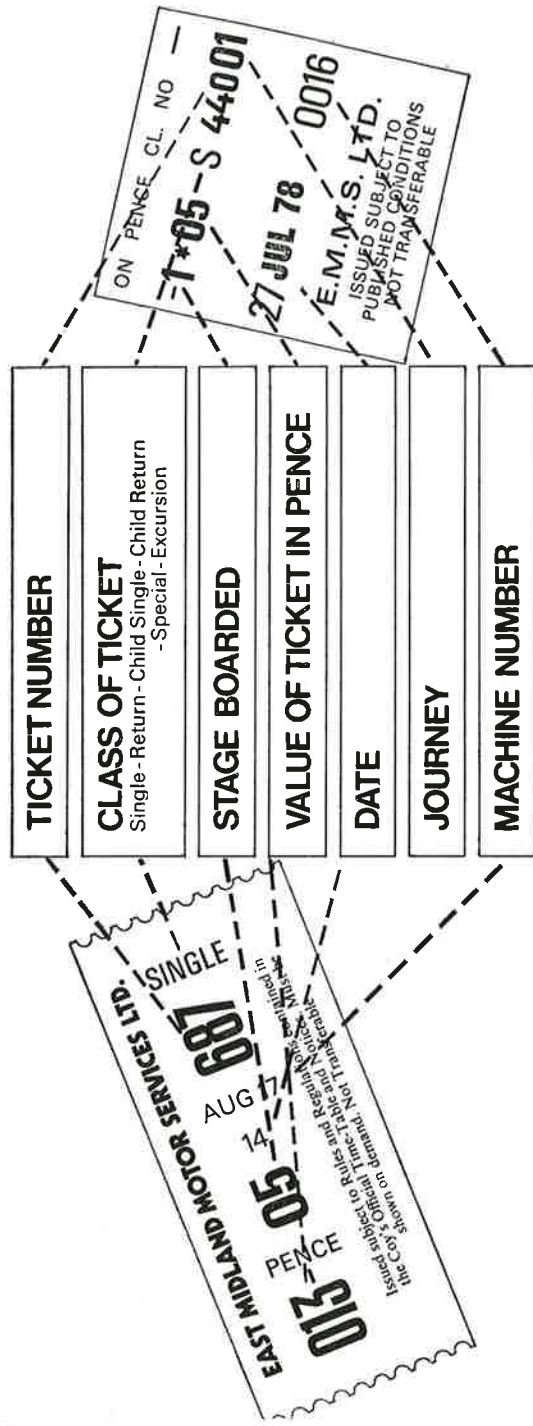

Timetable

Bus and Rail

EAST MIDLAND MANSFIELD DISTRICT

26 March 1978 until further notice

20p

KNOW YOUR TICKET

Passengers are requested to ensure that tickets are issued from the ticket machine and indicate the actual fare paid, the correct date, fare class and stage boarded number.